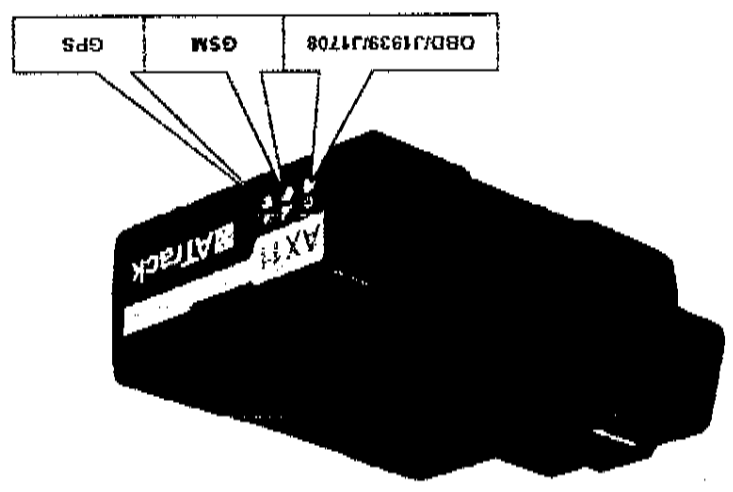

LED Indicators	Color	LED Status	Description
OBD/J1939/J1708	Green	Solid Off Fast blinking Blinking every 10 seconds	OBD/J1939/J1708 Protocol not found OBD/J1939/J1708 data transmission. Deep sleep mode
GPS	Blue	Solid Off Blinking every 1 second Solid On	GPS power Off GPS not fix GPS Location Fix
WWAN	Red	Solid Off Blinking every 1 second Blinking twice every 2 second Solid On	GSM Power Off GSM no signal GSM registered GPRS connected Assigned server connected

The following table describes the LED status:

3.8. LED Indicators